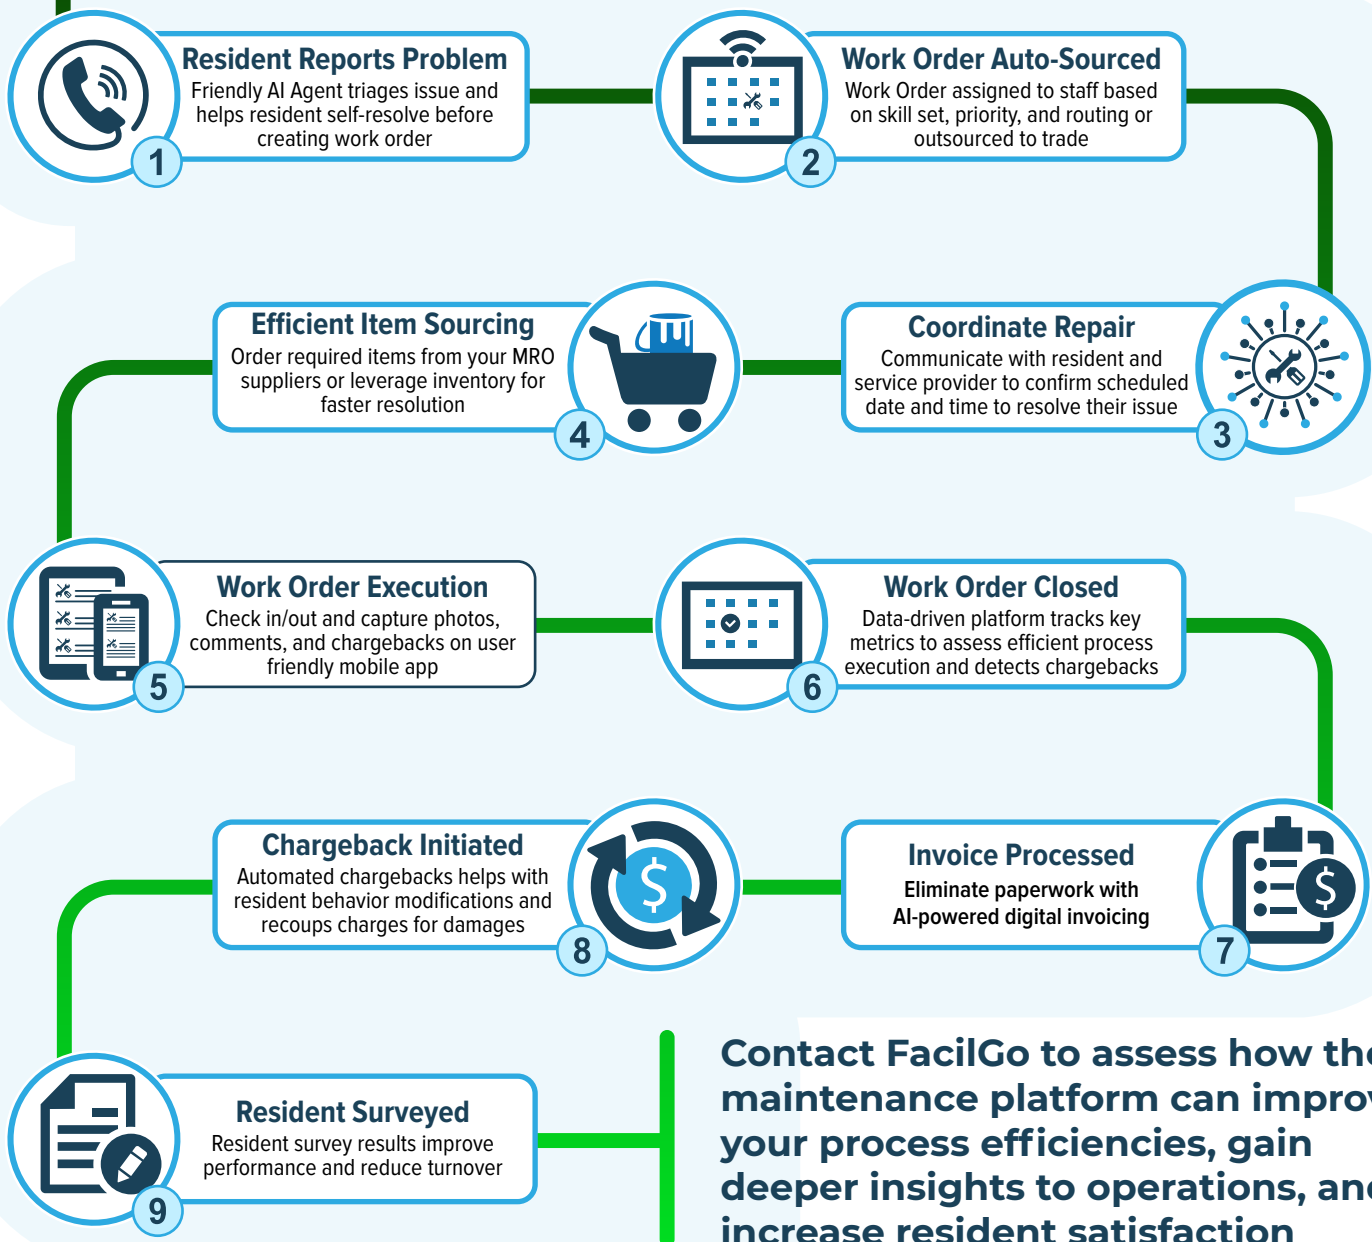

## FULL-SERVICE MAINTENANCE PLATFORM

The only all-inclusive suite of maintenance tools.

## MOBILE ACCESS

Access all tools from anywhere in the field on your phone or tablet to capture data and complete tasks.

**A simplified, efficient workflow takes maintenance issues from creation to completion easily and efficiently, keeping properties in top condition and residents happy**

**Contact FacilGo to assess how their maintenance platform can improve your process efficiencies, gain deeper insights to operations, and increase resident satisfaction**